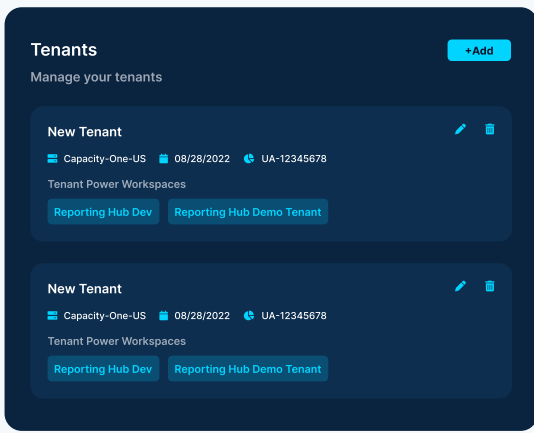

Unlimited User Deployment

You can share Power BI Reports with unlimited users, both internal and external, at no extra cost.

Secure Customer Portal

The Reporting Hub enables you to establish a secure portal for clients to access branded Power BI Reports securely.