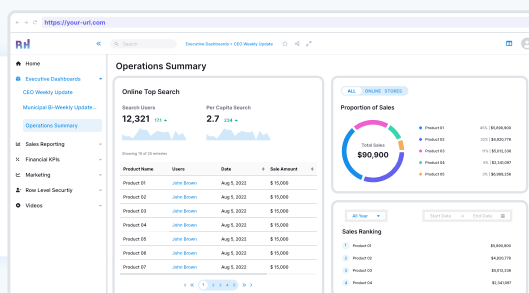

- ✓ Share with unlimited users
- ✓ Fully customizable
- ✓ No coding
- ✓ Deploys directly to your Azure environment

Why Choose The Reporting Hub?

- 
No Additional Power BI Licenses Required
 Provide unlimited access to Power BI reports with flexible authentication and permissions management.
- 
Simplify Power BI Embedded Implementation
 Simplify Power BI embedded solutions implementation, removing complexities and front-end code development needs.
- 
Enhanced Data Access & Permissions
 Enhance user experience with custom branding in your portal and flexible authentication and permissions management.
- 
Flexible Integrations
 Integrate seamlessly as a standalone or with existing systems, ensuring compatibility and maximizing functionality.

Is The Reporting Hub Right for You?

Analytics-as-a-Service

The Reporting Hub allows you to effortlessly deliver Analytics-as-a-Service to your customers without the need for developers.

Unlimited User Deployment