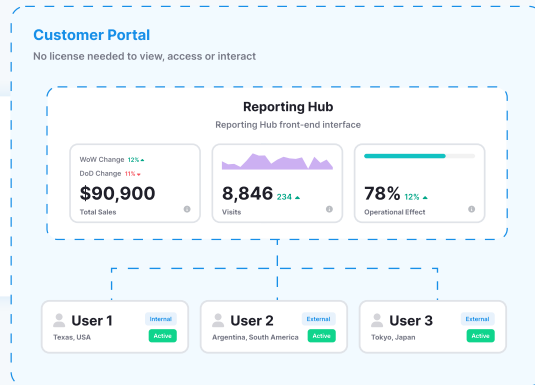

- ✓ Share with unlimited users
- ✓ Fully customizable
- ✓ No coding
- ✓ Deploys directly to your Azure environment

Why Choose The Reporting Hub?

- 
No Additional Power BI Licenses Required
 Provide unlimited access to Power BI reports with flexible authentication and permissions management.
- 
Simplify Power BI Embedded Implementation
 Simplify Power BI embedded solutions implementation, removing complexities and front-end code development needs.
- 
Enhanced Data Access & Permissions
 Enhance user experience with custom branding in your portal and flexible authentication and permissions management.
- 
Flexible Integrations
 Integrate seamlessly as a standalone or with existing systems, ensuring compatibility and maximizing functionality.

Is The Reporting Hub Right for You?

Analytics-as-a-Service

The Reporting Hub allows you to effortlessly deliver Analytics-as-a-Service to your customers without the need for developers.

Unlimited User Deployment

You can share Power BI Reports with unlimited users, both internal and external, at no extra cost.

Secure Customer Portal

The Reporting Hub enables you to establish a secure portal for clients to access branded Power BI Reports securely.

[Start Your Free Trial Today](#)

Own Your Power BI Delivery

Increased Accessibility of Insights

Easily share business intelligence insights with a wider audience, including customers and partners, by embedding them directly into the applications and portals they already use.