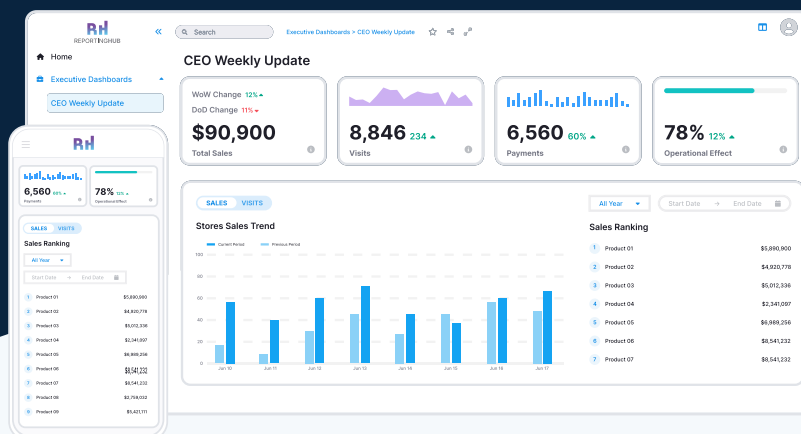

The Reporting Hub

A turn-key custom-branded platform for efficient Power BI delivery using embedded technology.

Simplify Power BI Delivery with Your Own White Label Platform

The Reporting Hub is a powerful web-based business intelligence solution that seamlessly integrates with Power BI Embedded.

- ✓ Share with unlimited users
- ✓ Fully customizable
- ✓ No coding
- ✓ Deploys directly to your Azure environment

Why Choose The Reporting Hub?

- 
No Additional Power BI Licenses Required
 Provide unlimited access to Power BI reports with flexible authentication and permissions management.
- 
Simplify Power BI Embedded Implementation
 Simplify Power BI embedded solutions implementation, removing complexities and front-end code development needs.
- 
Enhanced Data Access & Permissions
 Enhance user experience with custom branding in your portal and flexible authentication and permissions management.
- 
Flexible Integrations
 Integrate seamlessly as a standalone or with existing systems, ensuring compatibility and maximizing functionality.